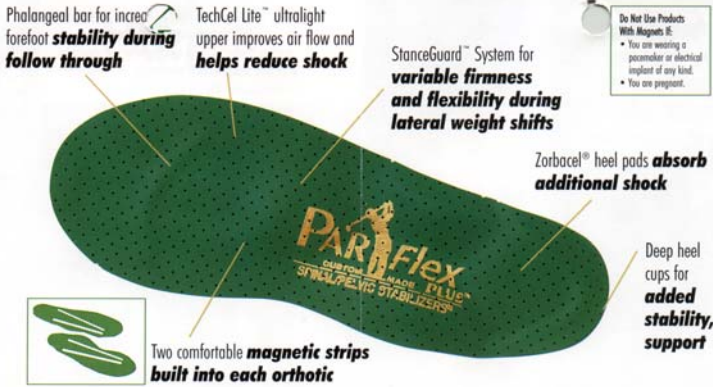

The Performance Edge™ For Golfers!

This product might take
2 strokes off your game!

Traditional Therapies
Preventive HealthCare / Naturopathic Remedies
Dr. Anthony G. Ziagos, Sr.
(978) 459-4694
www.TraditionalTherapies.com